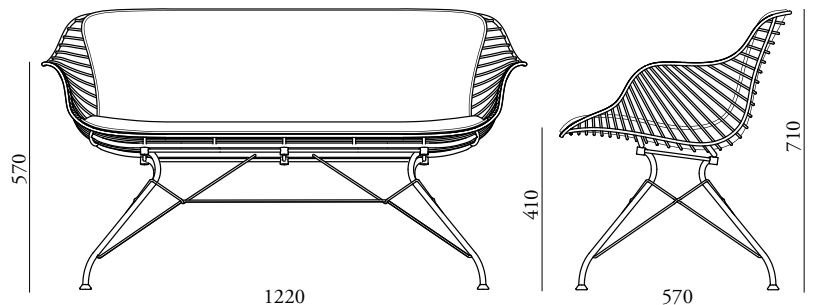

Leather colour range

Yellowstone
Aniline

Matstone*
Aniline / Sanded

Elegance
Aniline

Horizon
Protected Aniline

Frame (Steel)

DATA

Dimensions (mm)

H 710 / W 1220 / D 570

Weight, net (kg)

20.50

SHIPPING INFORMATION

Dimensions and weight are inclusive pallet.

Dimensions, gross (mm)

L 1270 / W 630 / H 900

Volume, gross (m³)